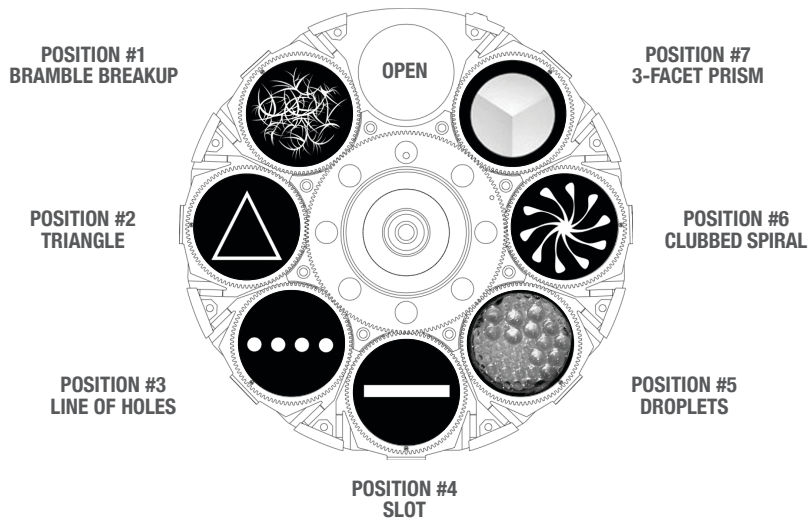

# Bad Boy CMY® Spot Gobo Wheels

## Gobo Wheel 1

## Gobo Wheel 2

The following charts represent the standard gobo wheel configurations for the Bad Boy CMY® Spot luminaire.

See reverse side for standard Color Wheel configurations.