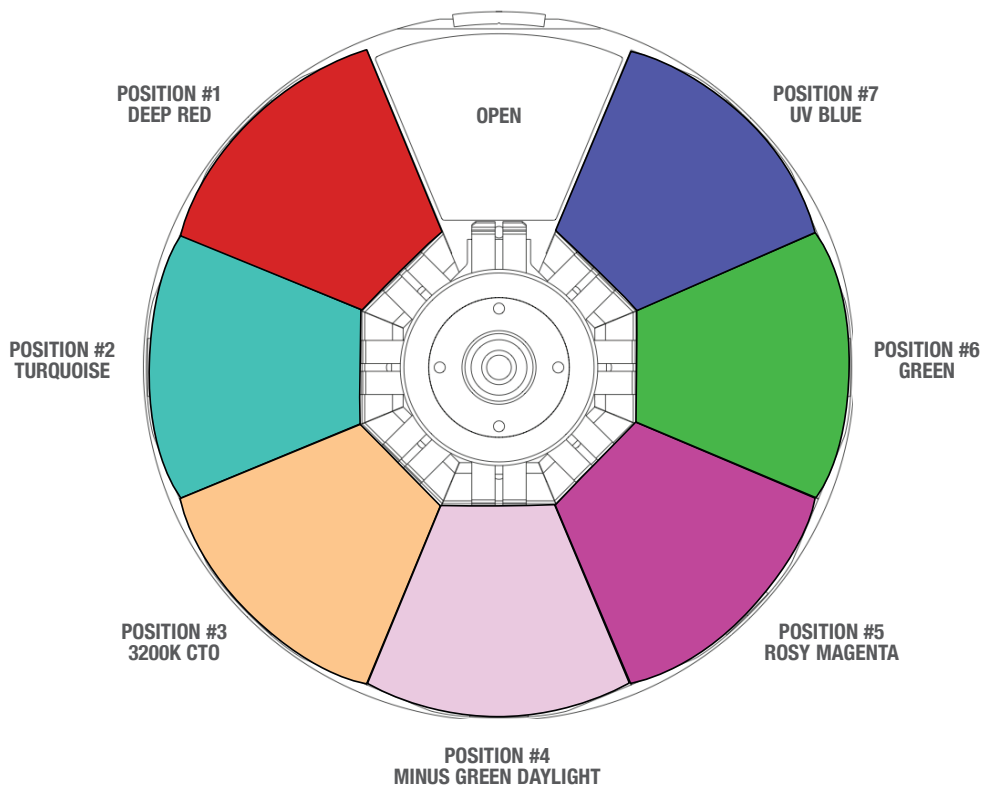

Bad Boy CMY® Spot Designer Color Wheel

Designer Color Wheel

The following chart represents the standard color wheel configurations for the Bad Boy CMY® Spot luminaire.

WWW.PRG.COM

BAD BOY CMY® SPOT LUMINAIRE IS A REGISTERED TRADEMARK OF PRODUCTION RESOURCE GROUP, LLC.

©2012 PRODUCTION RESOURCE GROUP, LLC. ALL RIGHTS RESERVED. SPECIFICATIONS ARE SUBJECT TO CHANGE WITHOUT NOTICE. VERSION: OCTOBER 2012