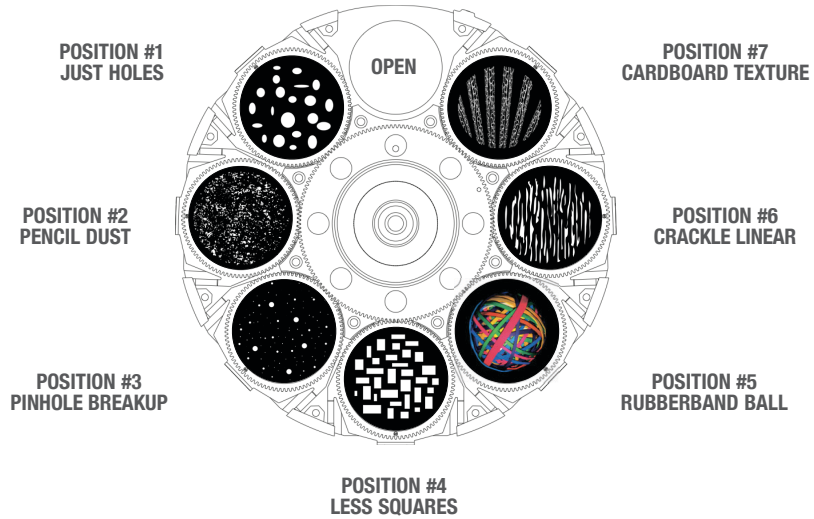

# Bad Boy CMY® Spot Gobo Wheels

## Gobo Wheel 1

## Gobo Wheel 2

The following charts represent the standard gobo wheel configurations for the Bad Boy CMY® Spot luminaire.

See reverse side for standard Color Wheel configurations.